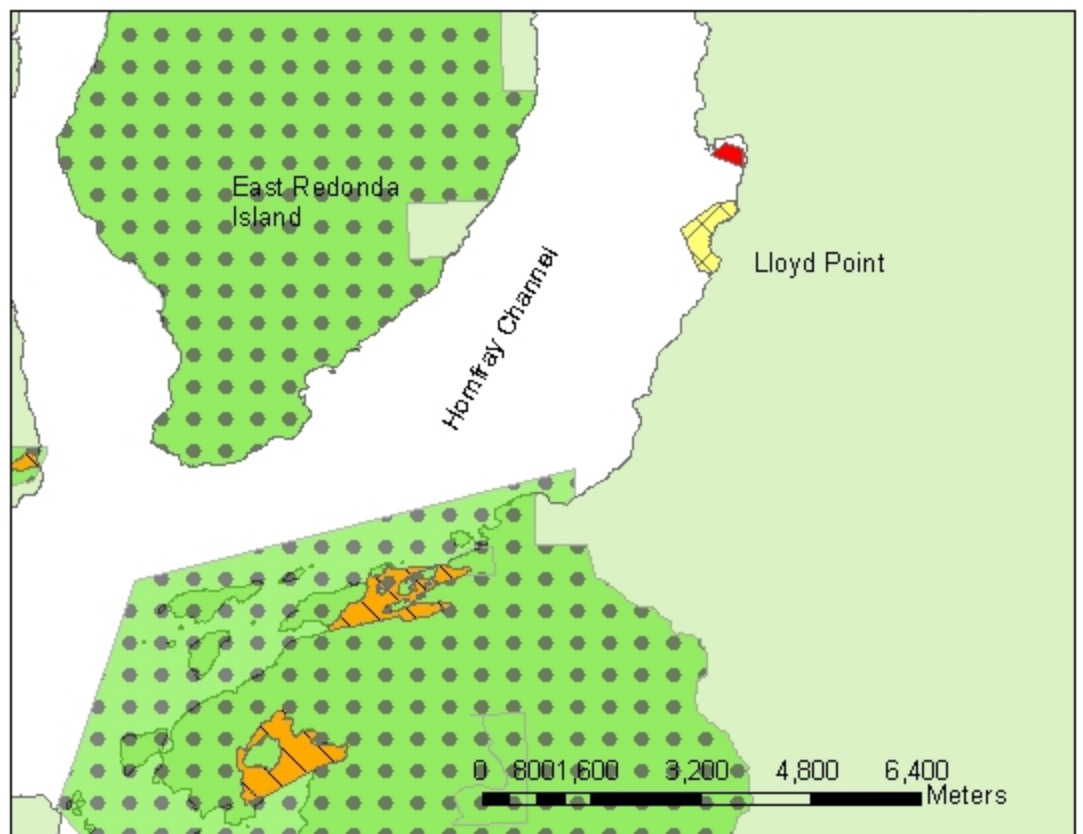

Desolation Sound Areas

Legend

- Land Mass
 - First Nation Reserve
 - Parks & Protected Areas
 - Oyster Harvest Area
 - Shellfish Contamination Closures
 - <all other values>
- TYPE**
- Annual
 - CMP
 - Seasonal