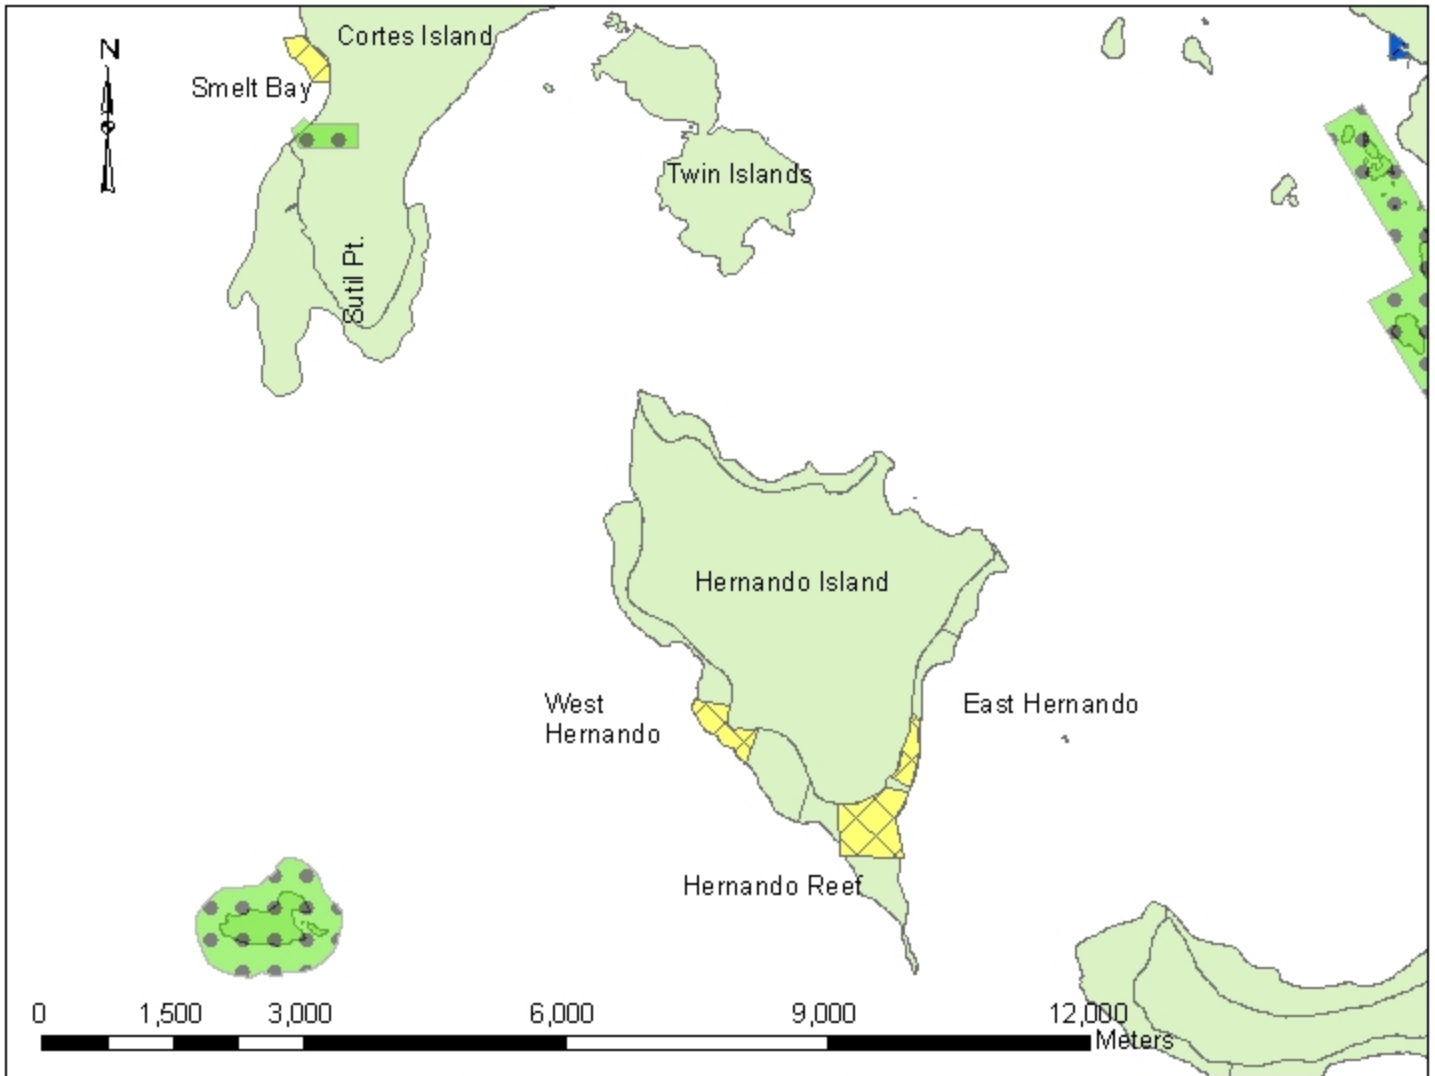

Desolation Sound Areas

Legend

- Land Mass
 - First Nation Reserve
 - Parks & Protected Areas
 - Oyster Harvest Area
 - Shellfish Contamination Closures
 - <all other values>
- TYPE**
- Annual
 - CMP
 - Seasonal