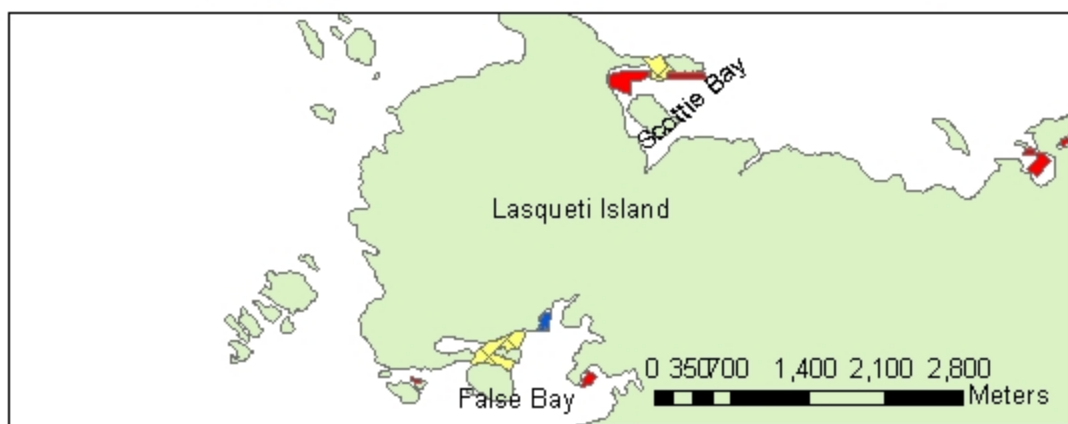

# Jervis Inlet/Strait of Georgia Areas

## Legend

-  Parks & Protected Areas
-  Oyster Harvest Area
-  Land Mass
-  First Nation Reserve
-  Shellfish Tenure
- Shellfish Contamination Closures
  -  <all other values>
- TYPE**
  -  Annual
  -  CMP
  -  Seasonal