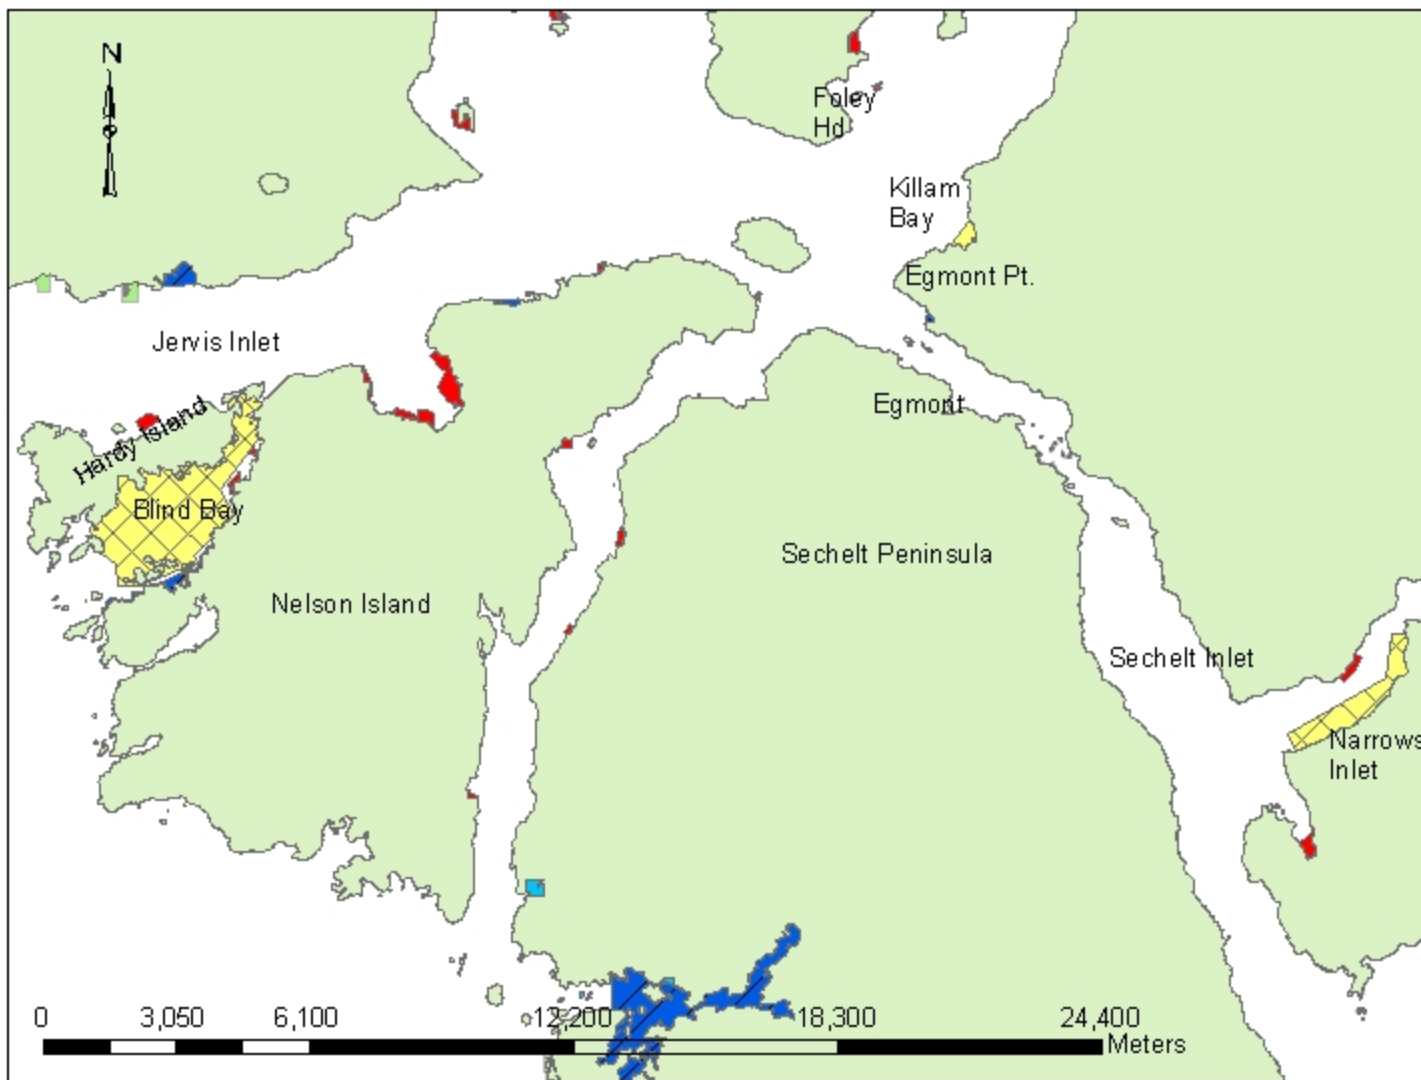

# Jervis Inlet/Strait of Georgia Areas

## Legend

-  Parks & Protected Areas
-  Oyster Harvest Area
-  Land Mass
-  First Nation Reserve
-  Shellfish Tenure
- Shellfish Contamination Closures
  -  <all other values>
- TYPE**
  -  Annual
  -  CMP
  -  Seasonal