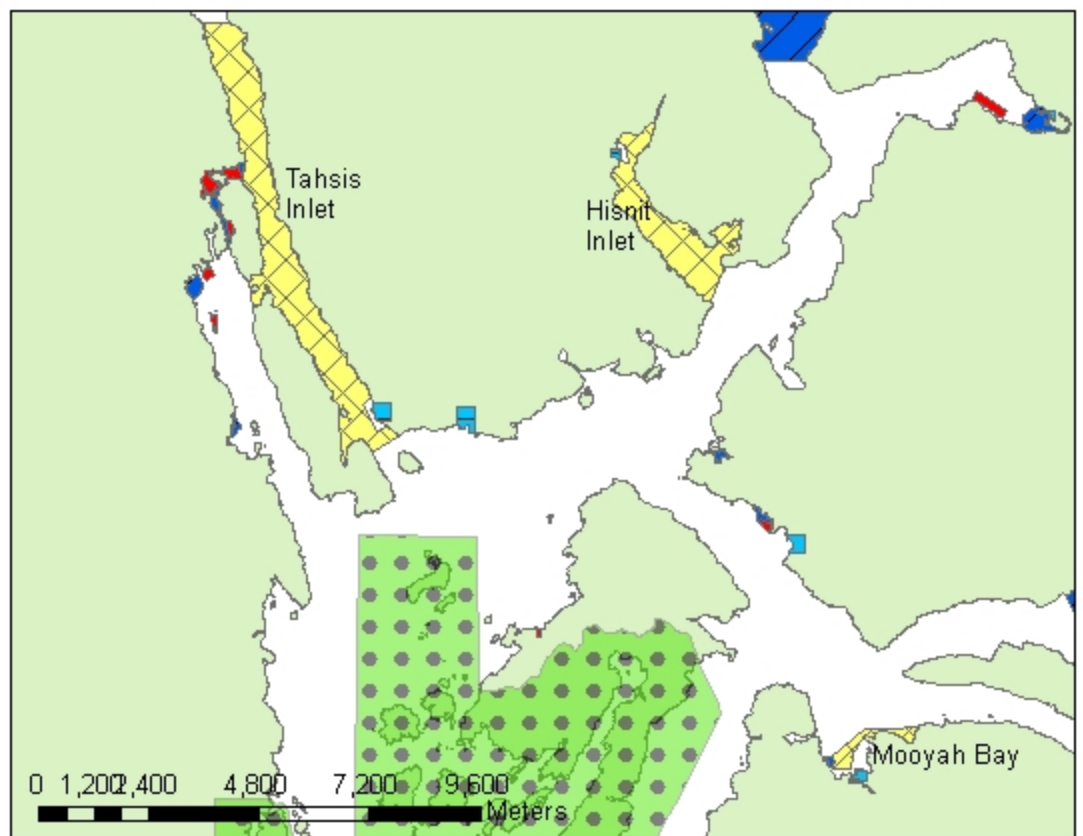

# West Coast Vancouver Island Areas

## Legend

-  Parks & Protected Areas
  -  Oyster Harvest Area
  -  Land Mass
  -  First Nation Reserve
  -  Shellfish Tenure
  -  Shellfish Contamination Closures
  -  <all other values >
- TYPE**
-  Annual
  -  CMP
  -  Seasonal