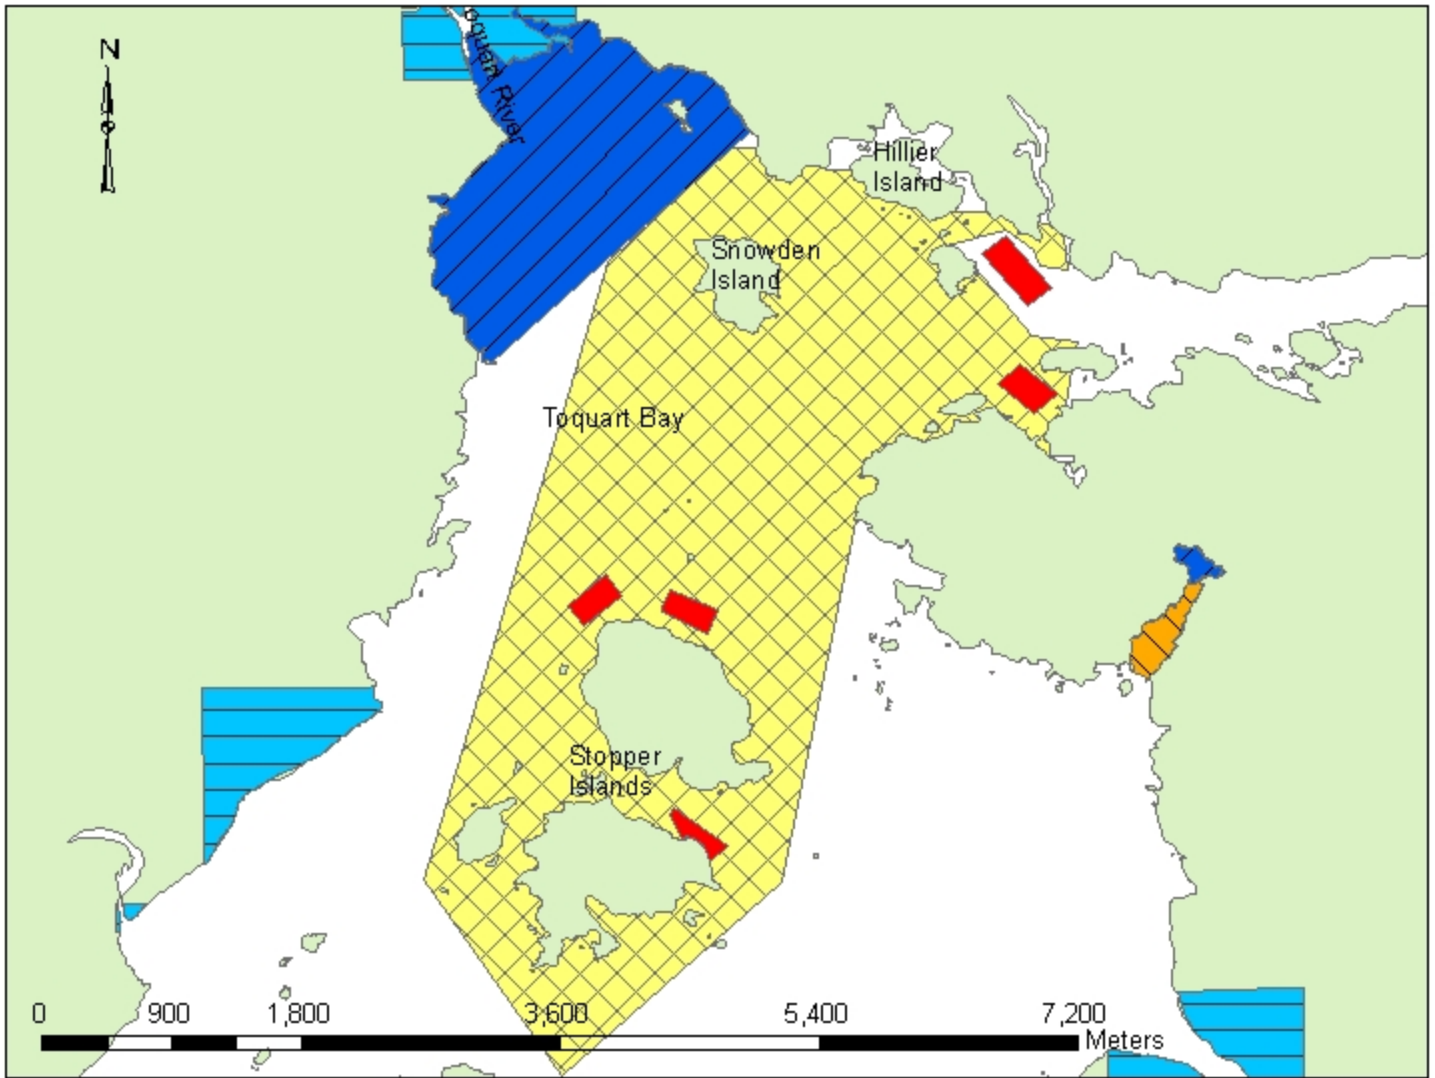

# West Coast Vancouver Island Areas

## Legend

-  Parks & Protected Areas
  -  Oyster Harvest Area
  -  Land Mass
  -  First Nation Reserve
  -  Shellfish Tenure
  -  Shellfish Contamination Closures
  -  <all other values >
- TYPE**
-  Annual
  -  CMP
  -  Seasonal